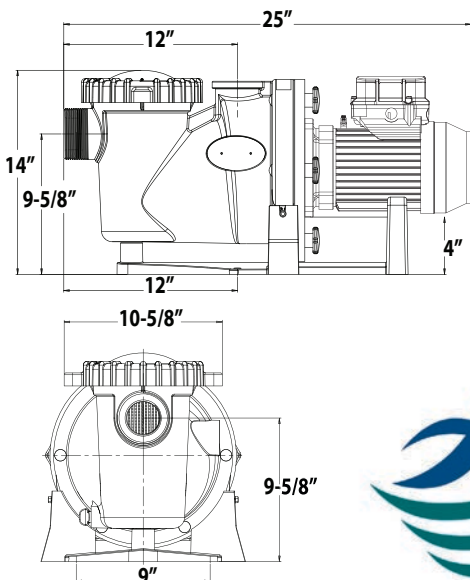

877.278.2797 F 888.610.3839
cs@aquapro systems.com | www.aquapro systems.com