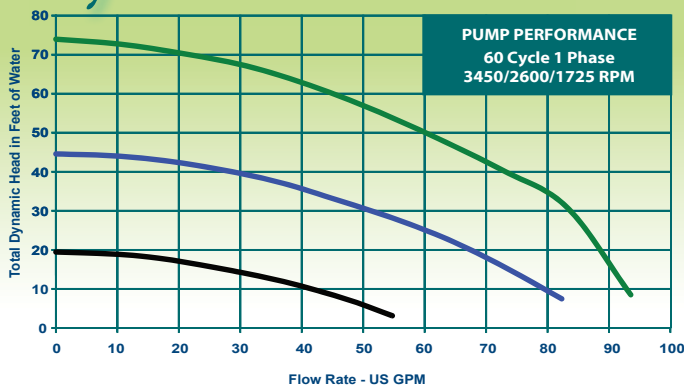

Performance You Can See!

SPEED	RPM	WATTS
High	3450	1200
Medium	2600	550
Low	1725	150

	HP	Volts	Amps	SF	Sh. Wt.	Pallet Qty.
APEXVS1	1	230V 208V	8.5/4.4/1.7 9.1/4.5/1.8	1.25	28 lbs.	9

Wiring Diagram