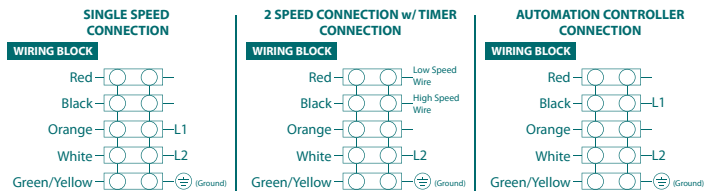

877.278.2797 F 888.610.3839
cs@aquapro systems.com | www.aquapro systems.com