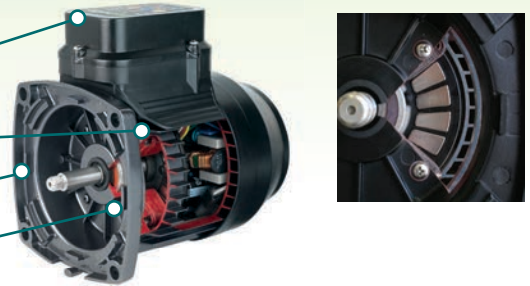

Pool/Spa Pump Features

- 2" NPT FEMALE TOP DISCHARGE
- EZ-ACCESS TOOL-LESS DESIGN FOR FAST ASSESSMENT
- EZ-VIEW QUICK-LOCK LID MAKES CLEANING A SNAP
- ECO-APEX XL-MAX FILTER BASKET DESIGNED TO EXCEED NSF STANDARDS
- RUGGED, GLASS-FILLED, REINFORCED THERMOPLASTIC CONSTRUCTION FOR LONG LIFE

APEX Motor Features

- 2" NPT FEMALE, 3" NPT MALE SUCTION INLET
- TOP-SIDE INTERFACE ALLOWS MOTOR TO WORK WITH ANY TIMER OR REMOTE SYSTEM
- TEFC IPX5 CONSTRUCTION ALLOWS FOR LONG MOTOR LIFE EVEN IN THE TOUGHEST CONDITIONS
- QUAD-SEAL PROTECTION WITH SEALED BALL BEARINGS FOR EXTENDED LIFE
- LIGHTWEIGHT DESIGN WITH RARE EARTH MAGNET TECHNOLOGY - MOTOR ONLY 11 LBS.!

Performance You Can See!

SPEED	RPM	WATTS
High	3450	1200
Medium	2600	550
Low	1725	150

	HP	Volts	Amps	SF	Sh. Wt.	Pallet Qty.
APEXVS1	1	230V 208V	8.5/4.4/1.7 9.1/4.5/1.8	1.25	28 lbs.	9

Wiring Diagram

877.278.2797 F 888.610.3839
cs@aquapro systems.com | www.aquapro systems.com