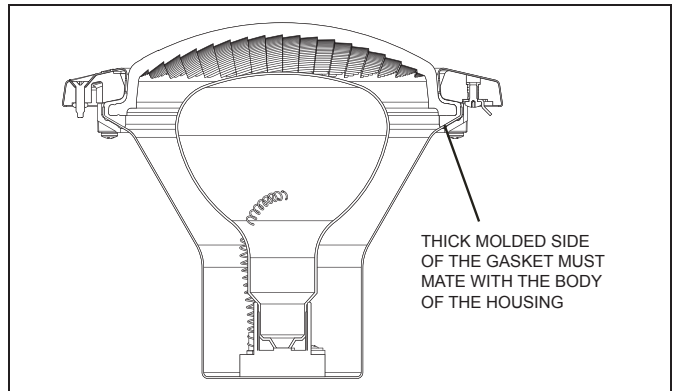

### 4.1 Jandy Pool White Light

Figure 3. Jandy Pool White Light Exploded View

DWG #	Part #	Description	Field Replaceable
1	N/A	Pool Light Housing	<i>NO - Purchase New Light</i>
2	N/A	Lamp Holder	<i>NO - Purchase New Light</i>
3	R0450501	Lamp, 100 Watt, 12 Volt	<b>YES</b>
3	R0450502	Lamp, 300 Watt, 120 Volt	<b>YES</b>
3	R0450503	Lamp, 300 Watt, 12 Volt	<b>YES</b>
3	R0450504	Lamp, 500 Watt, 120 Volt	<b>YES</b>
4	R0451101	Silicone Gasket, Pool Light	<b>YES</b>
5	R0450601	Glass Lens, Pool Light	<b>YES</b>
6	R0450701	Clamp Assembly, Pool Light	<b>YES</b>
7	R0450801	Face Ring, Stainless Steel (SS), Pool Light	<b>YES</b>
7	R0450802	Face Ring, Plastic, White, Pool Light	<b>YES</b>
7	R0450803	Face Ring, Plastic, Black, Pool Light	<b>YES</b>
7	R0450804	Face Ring, Plastic, Gray, Pool Light	<b>YES</b>
7	R0450805	Face Ring, Plastic Set, Pool Light	<b>YES</b>
8	R0450901	Pilot Screw, with Retainer, Pool Light	<b>YES</b>
9	R0451001	Clamp Screw (8 Screws and 8 Retainers) Pool Light	<b>YES</b>

Figure 4. Jandy Pool White Light, Front and Back View

Figure 5. Cross Section of Jandy Pool White Light

### 4.2 Jandy Spa White Light

Figure 6. Jandy Spa White Light Exploded View

DWG #	Part #	Description	Field Replaceable
1	N/A	Spa Light Housing	NO - Purchase New Light
2	N/A	Lamp Holder	NO - Purchase New Light
3	R0450501	Lamp, 100 Watt, 12 Volt	YES
3	R0450505	Lamp, 60 Watt, 120 Volt	YES
4	R0400501	Silicone Gasket, Spa Light	YES
5	R0400601	Glass Lens, Spa Light	YES
6	R0451201	Clamp Assembly, Spa Light	YES
7	R0451301	Face Ring, Stainless Steel (SS), Spa Light	YES
7	R0451302	Face Ring, Plastic, White, Spa Light	YES
7	R0451303	Face Ring, Plastic, Black, Spa Light	YES
7	R0451304	Face Ring, Plastic, Gray, Spa Light	YES
7	R0451305	Face Ring, Plastic Set, Spa Light	YES
8	R0450901	Pilot Screw, with O-ring, Spa Light	YES
9	R0451401	Clamp Screw (6 Screws and 6 Retainers) Spa Light	YES