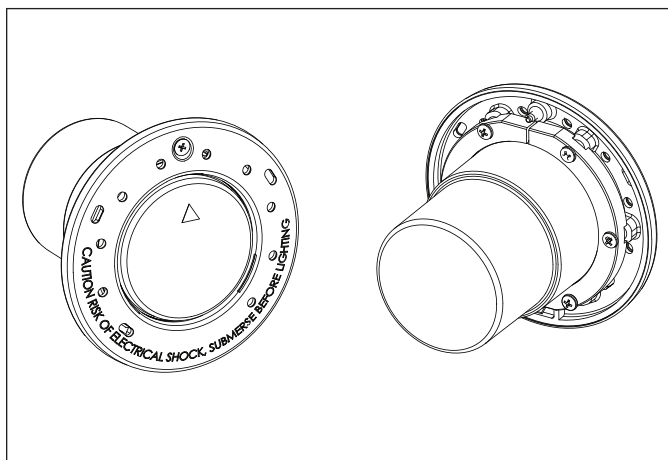

### 4.1 Jandy Pool White Light

Figure 3. Jandy Pool White Light Exploded View

DWG #	Part #	Description	Field Replaceable
1	N/A	Pool Light Housing	<i>NO - Purchase New Light</i>
2	N/A	Lamp Holder	<i>NO - Purchase New Light</i>
3	R0450501	Lamp, 100 Watt, 12 Volt	<b>YES</b>
3	R0450502	Lamp, 300 Watt, 120 Volt	<b>YES</b>
3	R0450503	Lamp, 300 Watt, 12 Volt	<b>YES</b>
3	R0450504	Lamp, 500 Watt, 120 Volt	<b>YES</b>
4	R0451101	Silicone Gasket, Pool Light	<b>YES</b>
5	R0450601	Glass Lens, Pool Light	<b>YES</b>
6	R0450701	Clamp Assembly, Pool Light	<b>YES</b>
7	R0450801	Face Ring, Stainless Steel (SS), Pool Light	<b>YES</b>
7	R0450802	Face Ring, Plastic, White, Pool Light	<b>YES</b>
7	R0450803	Face Ring, Plastic, Black, Pool Light	<b>YES</b>
7	R0450804	Face Ring, Plastic, Gray, Pool Light	<b>YES</b>
7	R0450805	Face Ring, Plastic Set, Pool Light	<b>YES</b>
8	R0450901	Pilot Screw, with Retainer, Pool Light	<b>YES</b>
9	R0451001	Clamp Screw (8 Screws and 8 Retainers) Pool Light	<b>YES</b>

Figure 4. Jandy Pool White Light, Front and Back View

Figure 5. Cross Section of Jandy Pool White Light

### 4.2 Jandy Spa White Light

Figure 6. Jandy Spa White Light Exploded View

DWG #	Part #	Description	Field Replaceable
1	N/A	Spa Light Housing	NO - Purchase New Light
2	N/A	Lamp Holder	NO - Purchase New Light
3	R0450501	Lamp, 100 Watt, 12 Volt	YES
3	R0450505	Lamp, 60 Watt, 120 Volt	YES
4	R0400501	Silicone Gasket, Spa Light	YES
5	R0400601	Glass Lens, Spa Light	YES
6	R0451201	Clamp Assembly, Spa Light	YES
7	R0451301	Face Ring, Stainless Steel (SS), Spa Light	YES
7	R0451302	Face Ring, Plastic, White, Spa Light	YES
7	R0451303	Face Ring, Plastic, Black, Spa Light	YES
7	R0451304	Face Ring, Plastic, Gray, Spa Light	YES
7	R0451305	Face Ring, Plastic Set, Spa Light	YES
8	R0450901	Pilot Screw, with O-ring, Spa Light	YES
9	R0451401	Clamp Screw (6 Screws and 6 Retainers) Spa Light	YES

Figure 7. Jandy Spa White Light, Front and Back View

Figure 8. Cross Section of Jandy Spa White Light