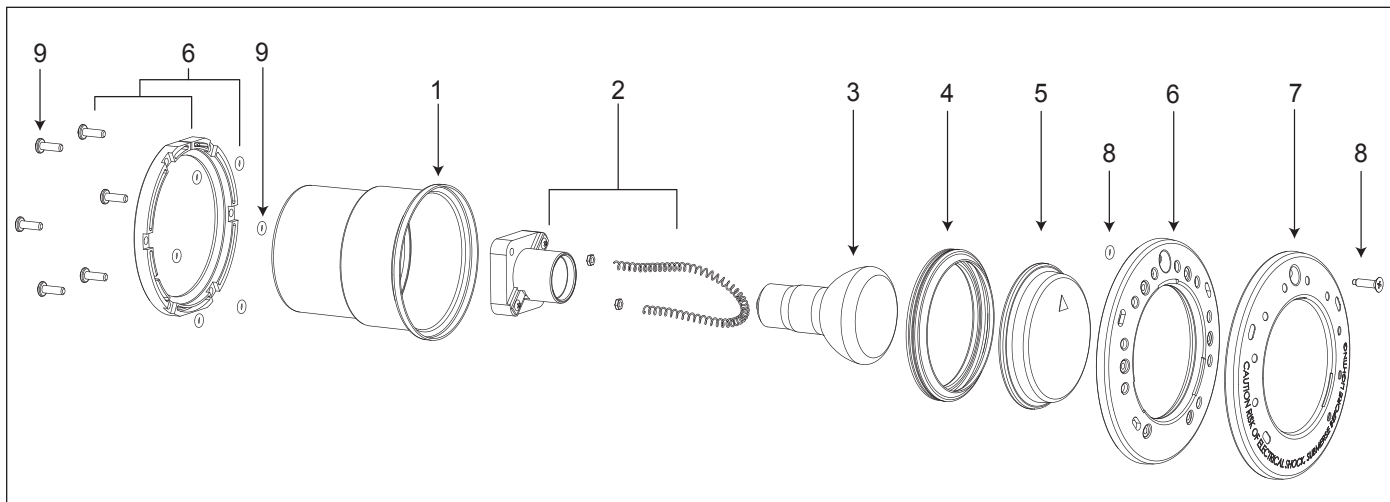

Figure 4. Jandy Pool White Light, Front and Back View

Figure 5. Cross Section of Jandy Pool White Light

### 4.2 Jandy Spa White Light

Figure 6. Jandy Spa White Light Exploded View

DWG #	Part #	Description	Field Replaceable
1	N/A	Spa Light Housing	NO - Purchase New Light
2	N/A	Lamp Holder	NO - Purchase New Light
3	R0450501	Lamp, 100 Watt, 12 Volt	YES
3	R0450505	Lamp, 60 Watt, 120 Volt	YES
4	R0400501	Silicone Gasket, Spa Light	YES
5	R0400601	Glass Lens, Spa Light	YES
6	R0451201	Clamp Assembly, Spa Light	YES
7	R0451301	Face Ring, Stainless Steel (SS), Spa Light	YES
7	R0451302	Face Ring, Plastic, White, Spa Light	YES
7	R0451303	Face Ring, Plastic, Black, Spa Light	YES
7	R0451304	Face Ring, Plastic, Gray, Spa Light	YES
7	R0451305	Face Ring, Plastic Set, Spa Light	YES
8	R0450901	Pilot Screw, with O-ring, Spa Light	YES
9	R0451401	Clamp Screw (6 Screws and 6 Retainers) Spa Light	YES

Figure 7. Jandy Spa White Light, Front and Back View

Figure 8. Cross Section of Jandy Spa White Light