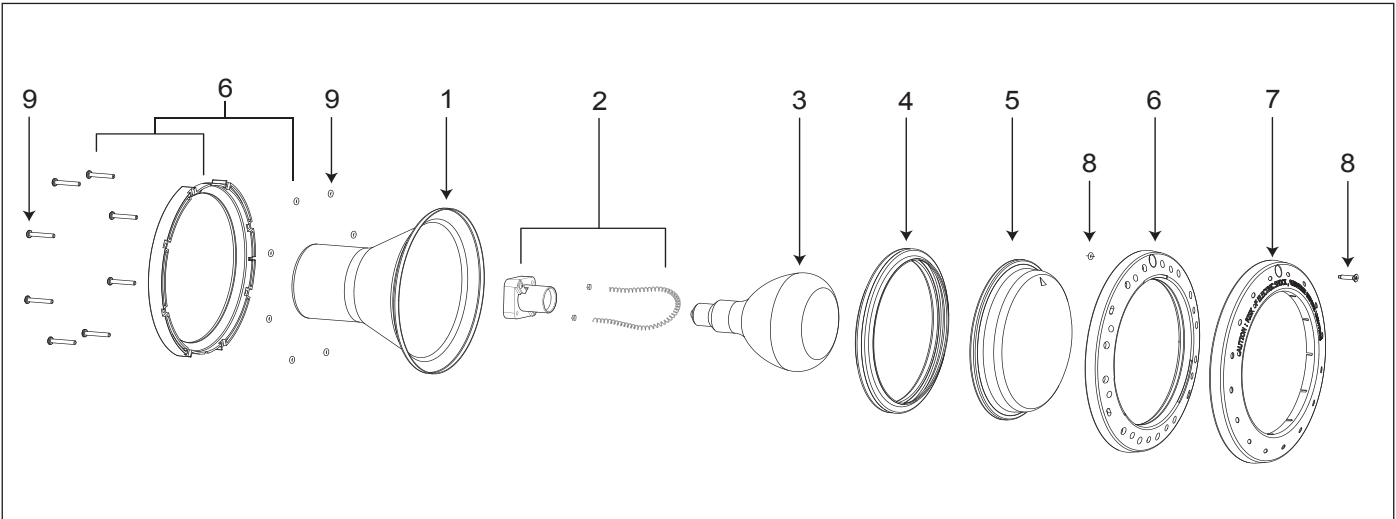

### 4.1 Jandy Pool White Light

Figure 3. Jandy Pool White Light Exploded View

DWG #	Part #	Description	Field Replaceable
1	N/A	Pool Light Housing	<i>NO - Purchase New Light</i>
2	N/A	Lamp Holder	<i>NO - Purchase New Light</i>
3	R0450501	Lamp, 100 Watt, 12 Volt	<b>YES</b>
3	R0450502	Lamp, 300 Watt, 120 Volt	<b>YES</b>
3	R0450503	Lamp, 300 Watt, 12 Volt	<b>YES</b>
3	R0450504	Lamp, 500 Watt, 120 Volt	<b>YES</b>
4	R0451101	Silicone Gasket, Pool Light	<b>YES</b>
5	R0450601	Glass Lens, Pool Light	<b>YES</b>
6	R0450701	Clamp Assembly, Pool Light	<b>YES</b>
7	R0450801	Face Ring, Stainless Steel (SS), Pool Light	<b>YES</b>
7	R0450802	Face Ring, Plastic, White, Pool Light	<b>YES</b>
7	R0450803	Face Ring, Plastic, Black, Pool Light	<b>YES</b>
7	R0450804	Face Ring, Plastic, Gray, Pool Light	<b>YES</b>
7	R0450805	Face Ring, Plastic Set, Pool Light	<b>YES</b>
8	R0450901	Pilot Screw, with Retainer, Pool Light	<b>YES</b>
9	R0451001	Clamp Screw (8 Screws and 8 Retainers) Pool Light	<b>YES</b>

Figure 4. Jandy Pool White Light, Front and Back View

Figure 5. Cross Section of Jandy Pool White Light

### 4.2 Jandy Spa White Light

Figure 6. Jandy Spa White Light Exploded View

DWG #	Part #	Description	Field Replaceable
1	N/A	Spa Light Housing	NO - Purchase New Light
2	N/A	Lamp Holder	NO - Purchase New Light
3	R0450501	Lamp, 100 Watt, 12 Volt	YES
3	R0450505	Lamp, 60 Watt, 120 Volt	YES
4	R0400501	Silicone Gasket, Spa Light	YES
5	R0400601	Glass Lens, Spa Light	YES
6	R0451201	Clamp Assembly, Spa Light	YES
7	R0451301	Face Ring, Stainless Steel (SS), Spa Light	YES
7	R0451302	Face Ring, Plastic, White, Spa Light	YES
7	R0451303	Face Ring, Plastic, Black, Spa Light	YES
7	R0451304	Face Ring, Plastic, Gray, Spa Light	YES
7	R0451305	Face Ring, Plastic Set, Spa Light	YES
8	R0450901	Pilot Screw, with O-ring, Spa Light	YES
9	R0451401	Clamp Screw (6 Screws and 6 Retainers) Spa Light	YES