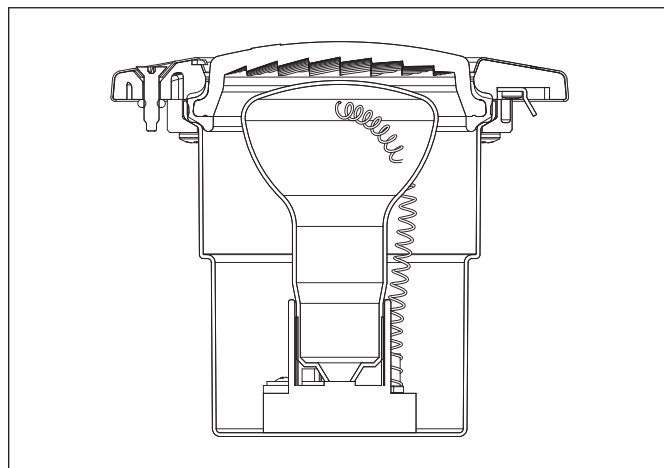

### 4.1 Jandy Pool White Light

Figure 3. Jandy Pool White Light Exploded View

DWG #	Part #	Description	Field Replaceable
1	N/A	Pool Light Housing	<i>NO - Purchase New Light</i>
2	N/A	Lamp Holder	<i>NO - Purchase New Light</i>
3	R0450501	Lamp, 100 Watt, 12 Volt	<b>YES</b>
3	R0450502	Lamp, 300 Watt, 120 Volt	<b>YES</b>
3	R0450503	Lamp, 300 Watt, 12 Volt	<b>YES</b>
3	R0450504	Lamp, 500 Watt, 120 Volt	<b>YES</b>
4	R0451101	Silicone Gasket, Pool Light	<b>YES</b>
5	R0450601	Glass Lens, Pool Light	<b>YES</b>
6	R0450701	Clamp Assembly, Pool Light	<b>YES</b>
7	R0450801	Face Ring, Stainless Steel (SS), Pool Light	<b>YES</b>
7	R0450802	Face Ring, Plastic, White, Pool Light	<b>YES</b>
7	R0450803	Face Ring, Plastic, Black, Pool Light	<b>YES</b>
7	R0450804	Face Ring, Plastic, Gray, Pool Light	<b>YES</b>
7	R0450805	Face Ring, Plastic Set, Pool Light	<b>YES</b>
8	R0450901	Pilot Screw, with Retainer, Pool Light	<b>YES</b>
9	R0451001	Clamp Screw (8 Screws and 8 Retainers) Pool Light	<b>YES</b>

Figure 4. Jandy Pool White Light, Front and Back View

Figure 5. Cross Section of Jandy Pool White Light

### 4.2 Jandy Spa White Light

Figure 6. Jandy Spa White Light Exploded View

DWG #	Part #	Description	Field Replaceable
1	N/A	Spa Light Housing	NO - Purchase New Light
2	N/A	Lamp Holder	NO - Purchase New Light
3	R0450501	Lamp, 100 Watt, 12 Volt	YES
3	R0450505	Lamp, 60 Watt, 120 Volt	YES
4	R0400501	Silicone Gasket, Spa Light	YES
5	R0400601	Glass Lens, Spa Light	YES
6	R0451201	Clamp Assembly, Spa Light	YES
7	R0451301	Face Ring, Stainless Steel (SS), Spa Light	YES
7	R0451302	Face Ring, Plastic, White, Spa Light	YES
7	R0451303	Face Ring, Plastic, Black, Spa Light	YES
7	R0451304	Face Ring, Plastic, Gray, Spa Light	YES
7	R0451305	Face Ring, Plastic Set, Spa Light	YES
8	R0450901	Pilot Screw, with O-ring, Spa Light	YES
9	R0451401	Clamp Screw (6 Screws and 6 Retainers) Spa Light	YES

Figure 7. Jandy Spa White Light, Front and Back View

Figure 8. Cross Section of Jandy Spa White Light