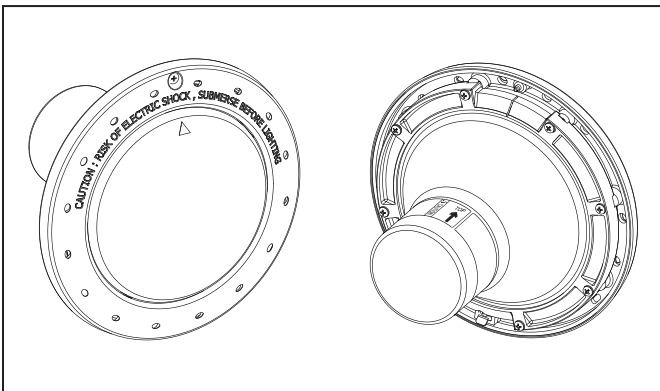

## Section 4. Exploded View and Replacement Parts

### 4.1 Jandy Pool White Light

Figure 3. Jandy Pool White Light Exploded View

DWG #	Part #	Description	Field Replaceable
1	N/A	Pool Light Housing	<i>NO - Purchase New Light</i>
2	N/A	Lamp Holder	<i>NO - Purchase New Light</i>
3	R0450501	Lamp, 100 Watt, 12 Volt	<b>YES</b>
3	R0450502	Lamp, 300 Watt, 120 Volt	<b>YES</b>
3	R0450503	Lamp, 300 Watt, 12 Volt	<b>YES</b>
3	R0450504	Lamp, 500 Watt, 120 Volt	<b>YES</b>
4	R0451101	Silicone Gasket, Pool Light	<b>YES</b>
5	R0450601	Glass Lens, Pool Light	<b>YES</b>
6	R0450701	Clamp Assembly, Pool Light	<b>YES</b>
7	R0450801	Face Ring, Stainless Steel (SS), Pool Light	<b>YES</b>
7	R0450802	Face Ring, Plastic, White, Pool Light	<b>YES</b>
7	R0450803	Face Ring, Plastic, Black, Pool Light	<b>YES</b>
7	R0450804	Face Ring, Plastic, Gray, Pool Light	<b>YES</b>
7	R0450805	Face Ring, Plastic Set, Pool Light	<b>YES</b>
8	R0450901	Pilot Screw, with Retainer, Pool Light	<b>YES</b>
9	R0451001	Clamp Screw (8 Screws and 8 Retainers) Pool Light	<b>YES</b>

Figure 4. Jandy Pool White Light, Front and Back View

Figure 5. Cross Section of Jandy Pool White Light

### 4.2 Jandy Spa White Light

Figure 6. Jandy Spa White Light Exploded View

DWG #	Part #	Description	Field Replaceable
1	N/A	Spa Light Housing	NO - Purchase New Light
2	N/A	Lamp Holder	NO - Purchase New Light
3	R0450501	Lamp, 100 Watt, 12 Volt	YES
3	R0450505	Lamp, 60 Watt, 120 Volt	YES
4	R0400501	Silicone Gasket, Spa Light	YES
5	R0400601	Glass Lens, Spa Light	YES
6	R0451201	Clamp Assembly, Spa Light	YES
7	R0451301	Face Ring, Stainless Steel (SS), Spa Light	YES
7	R0451302	Face Ring, Plastic, White, Spa Light	YES
7	R0451303	Face Ring, Plastic, Black, Spa Light	YES
7	R0451304	Face Ring, Plastic, Gray, Spa Light	YES
7	R0451305	Face Ring, Plastic Set, Spa Light	YES
8	R0450901	Pilot Screw, with O-ring, Spa Light	YES
9	R0451401	Clamp Screw (6 Screws and 6 Retainers) Spa Light	YES