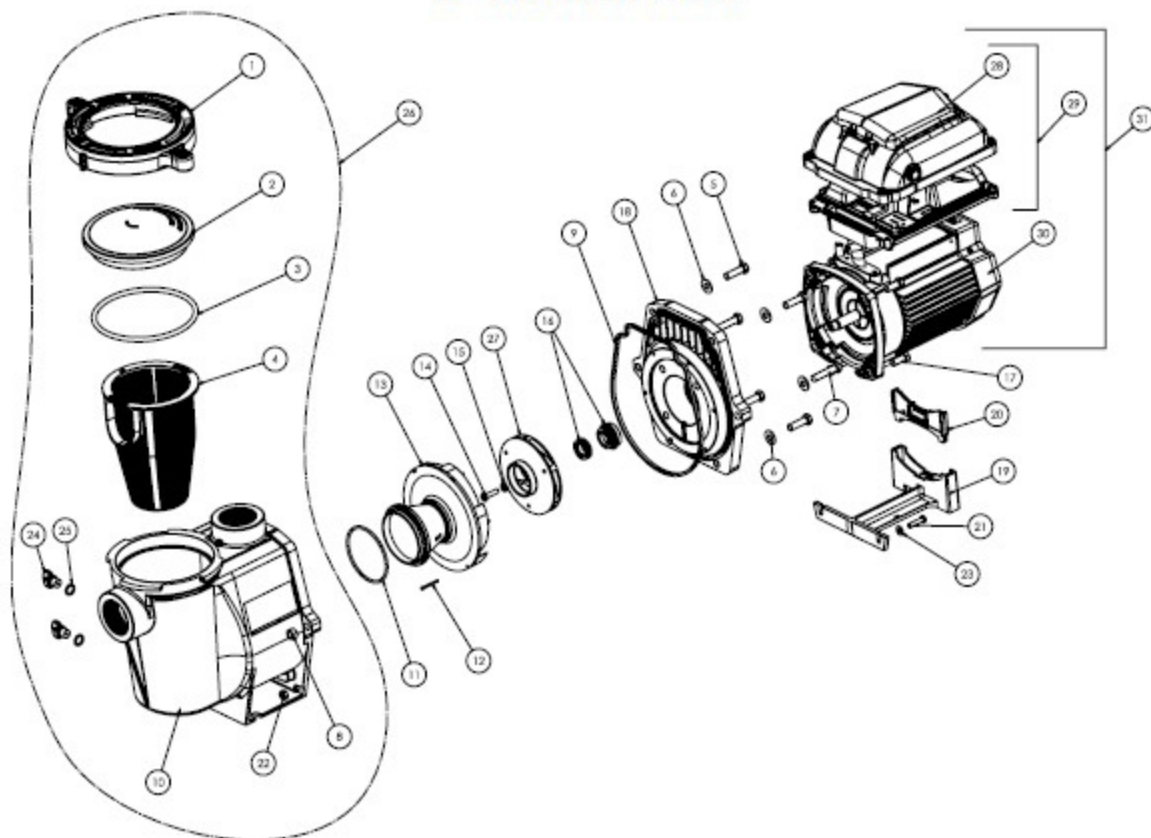

WHISPERFLO® VST

REPLACEMENT PARTS

Item	Part No.	Description	US List	Can-List	Item	Part No.	Description	US List	Can-List
WHISPERFLO VST									
1	357199Z	Lid Clamp	76.56	91.99	20	071131z	Drain Plug, 2 Req.	9.85	11.84
2	357151Z	Lid	57.49	69.08	21	192115	O-ring, Drain Plug, 2 Req.	CALL	CALL
2	357156	Lid, Chemical Resistant	108.44	130.30	22	357149	Strainer Pot/Seal Plate Kit, (Incl. Items: 1-4, 9, 10, 16, 18, 24, and 25)	480.93	577.89
3	350013z	O-ring, Lid	6.04	7.26	23	073130Z	Impeller	160.28	192.59
4	070387z	Strainer Basket	26.77	32.17	24	356279	Drive Cover	502.91	604.30
5	070430Z	Bolt, 3/8 - 16 x 1-1/4 Hex Head, SS, 4 Req.	4.02	4.83	25	356282	Drive Kit	1637.19	1967.25
6	072184	Washer, 3/8 x 7/8 O.D. SS, 6 Req.	2.48	2.98	26	356286s	Motor	927.24	1114.17
7	357100z	Gasket, Seal Plate	10.34	12.42	27	356289s	Motor/Drive Assembly	2172.76	2610.79
8	350015Z	Strainer Pot	366.49	440.37	NOT SHOWN				
9	355227z	O-ring, Diffuser	5.21	6.26	075455	Fluid Assembly, (Incl. All Items EXCEPT 31)	CALL	CALL	
10	072927z	Diffuser	121.74	146.28	357243Z	Strainer Pot Assembly, (Incl. Items 1-4, 10, 24 and 25)	764.82	919.01	
11	071652z	Impeller Screw, 1/4 - 20 x 1 in., LH, Phillips	5.03	6.04	356324z	RS-485 Automation Wiring Kit	120.32	144.58	
12	075713Z	Washer, Impeller Screw	2.89	3.47	357923z	Motor Fan Guard Kit	CALL	CALL	
13	071734s	Shaft Seal, PA-7 w/ Ceramic Seat, PS1000	48.53	58.31					
14	071732s	Shaft Seal, Ozone/Salt Resistant	40.66	48.86					
15	070429z	Bolt, Motor/Seal Plate, 4 Req.	5.03	6.04					
16	350202	Seal Plate Kit (Shaft Seal Installed) (Incl. Items 9, 16 & 18)	322.49	387.50					
17	070927Z	Motor Foot	61.41	73.79					
18	070929Z	Insert, Motor Foot	30.82	37.03					
19	071406Z	Nut, Motor Foot, 2 Req.	2.60	3.12					