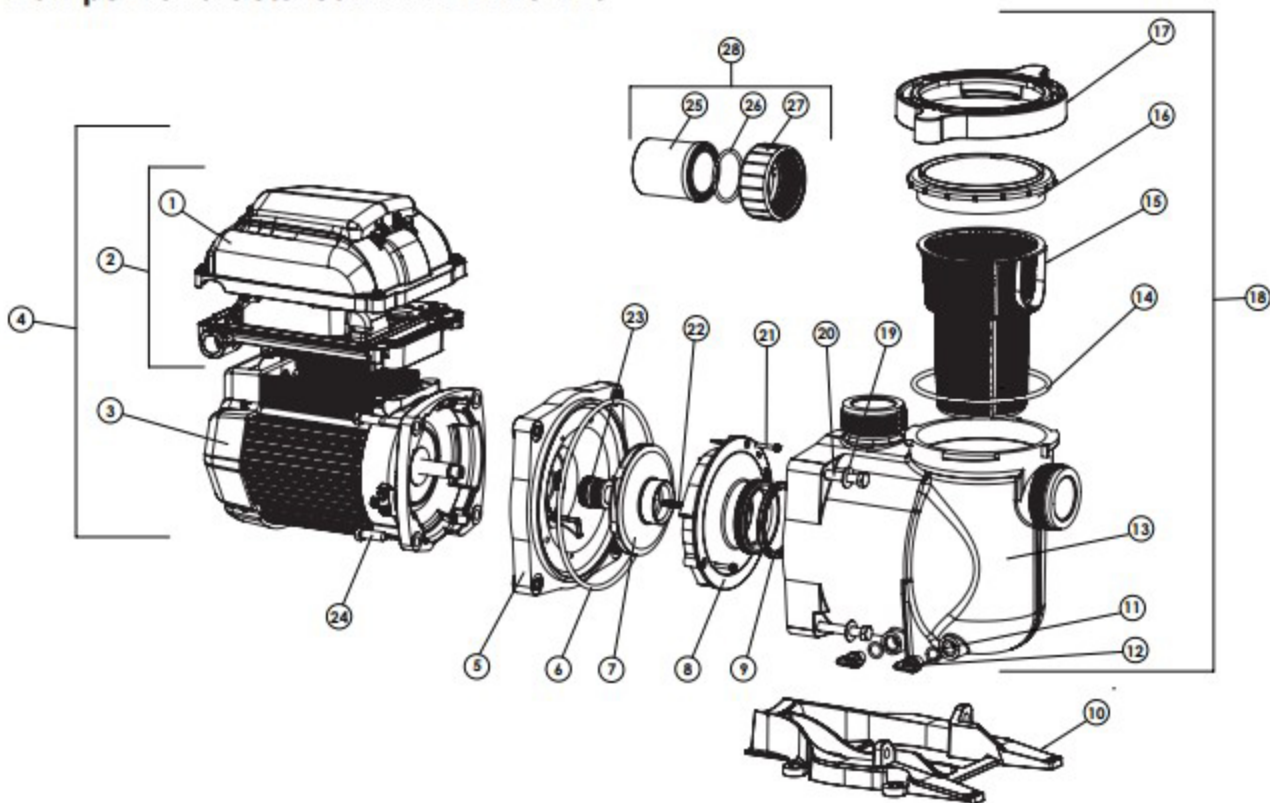

Pumps Manufactured AFTER 11/02/20

Item	Description	Part No.	
		Almond	Black
1	Drive Cover	356278	-
	Drive Cover (RS-485)	356279	356280
2	Drive Kit	356281	-
	Drive Kit (RS-485)	356282	356283
3	Motor	356286S	356287S
4	Motor/Drive Assembly	356288S	-
	Motor/Drive Assembly (RS-485)	356289S	356290S
5	Sealplate	356071	356072
6	Sealplate Gasket	355619	
7	Impeller	C105-238PDCA	
8	Diffuser	355949	
9	Diffuser Seal	355331	
10	Base	350094	351094
11	Drain Plug (Qty. 2)	071131	357161
12	Drain Plug O-ring (Qty. 2)	192115	
13	Strainer Pot	350089	351089
14	Lid O-ring	357255	
15	Strainer Basket	355667	

Item	Description	Part No.	
		Almond	Black
16	Lid	350091	
17	Locking Ring	350090	351090
18	Strainer Pot Assembly (includes items 11-17)	353010	353110
19	Washer, 3/8" SS (Qty. 4)	072184	
20	Bolt, Hex, 3/8-16 x 2-1/4 (Qty. 4)	355621	
21	Diffuser Screw (Qty. 3)	355334	
22	Impeller Screw	355389	
23	Shaft Seal	17351-0101S	
24	Bolt, Hex, 3/8-16 (Qty. 4)	354290	
25	Union Adapter (Qty. 2)	350093	
26	Union Adapter O-ring (Qty. 2)	6020018	
27	Union Nut (Qty. 2)	350092	270141
28	Union Kit (includes items 25-27) (Qty. 2)	351157	
-	RS-485 Automation Wiring Kit, Black, 25 ft.	356324Z	
-	Motor Fan Guard Kit, TEFC/Super-Duty	357923Z	357924Z